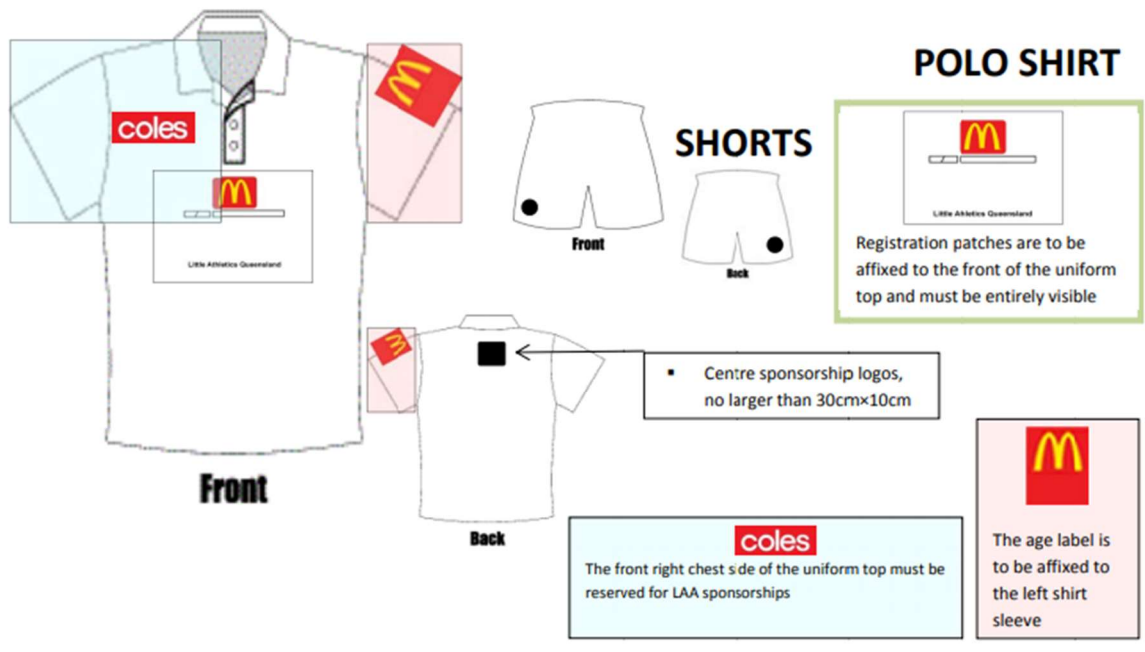

RBLA Uniform and Patch Placement

Crop Tops & Singlets \$35 each.

Jackets \$55 each.

SINGLET & CROP TOP